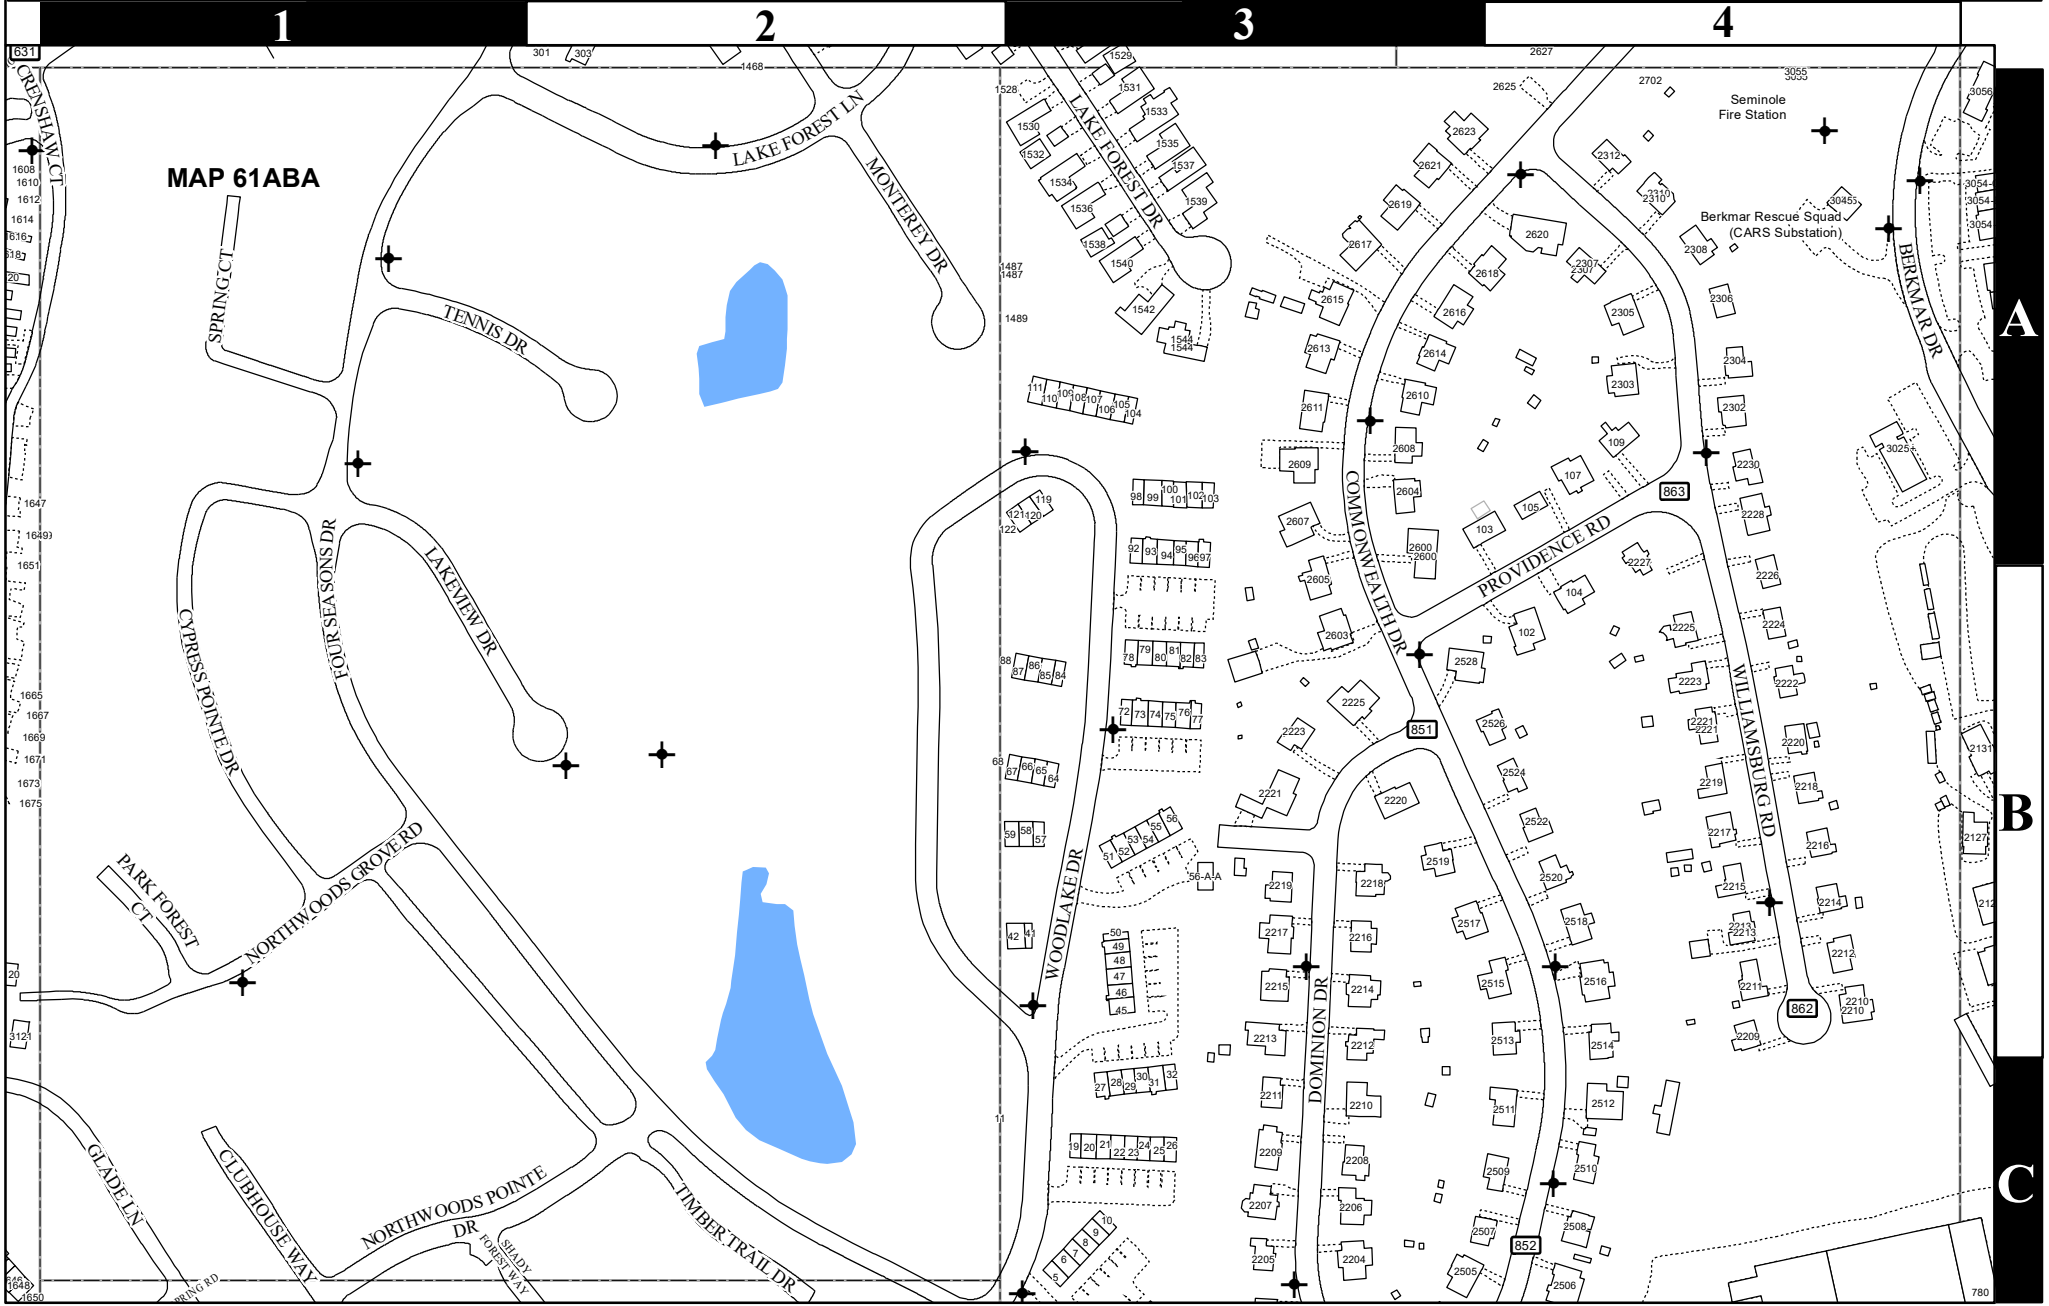

61AB

45CD	45CD	45DC
61AA	61AB	61BA
61AC	61AD	61BC

ADDRESSING MAP BOOK
ALBEMARLE COUNTY
VIRGINIA
 REVISED: 8/1/2025

NOTICE
 THIS MAP WAS COMPILED FROM VARIOUS SOURCES WITH NO WARRANTIES OR REPRESENTATION, EXPRESSED OR IMPLIED, IN FACT OR IN LAW, INCLUDING WITHOUT LIMITATION THE IMPLIED WARRANTIES OF MERCHANTABILITY AND FITNESS FOR PARTICULAR PURPOSE.
 PREPARED BY THE
 COMMUNITY DEVELOPMENT DEPARTMENT

Symbol Legend (see main legend for complete list of features)

Power Substation	Pressurized Hydrants
Pump Station	Other Water Sources (see main legend for further info)
Tower	Road Barrier (e.g. 4x4 access only, gate, etc.)