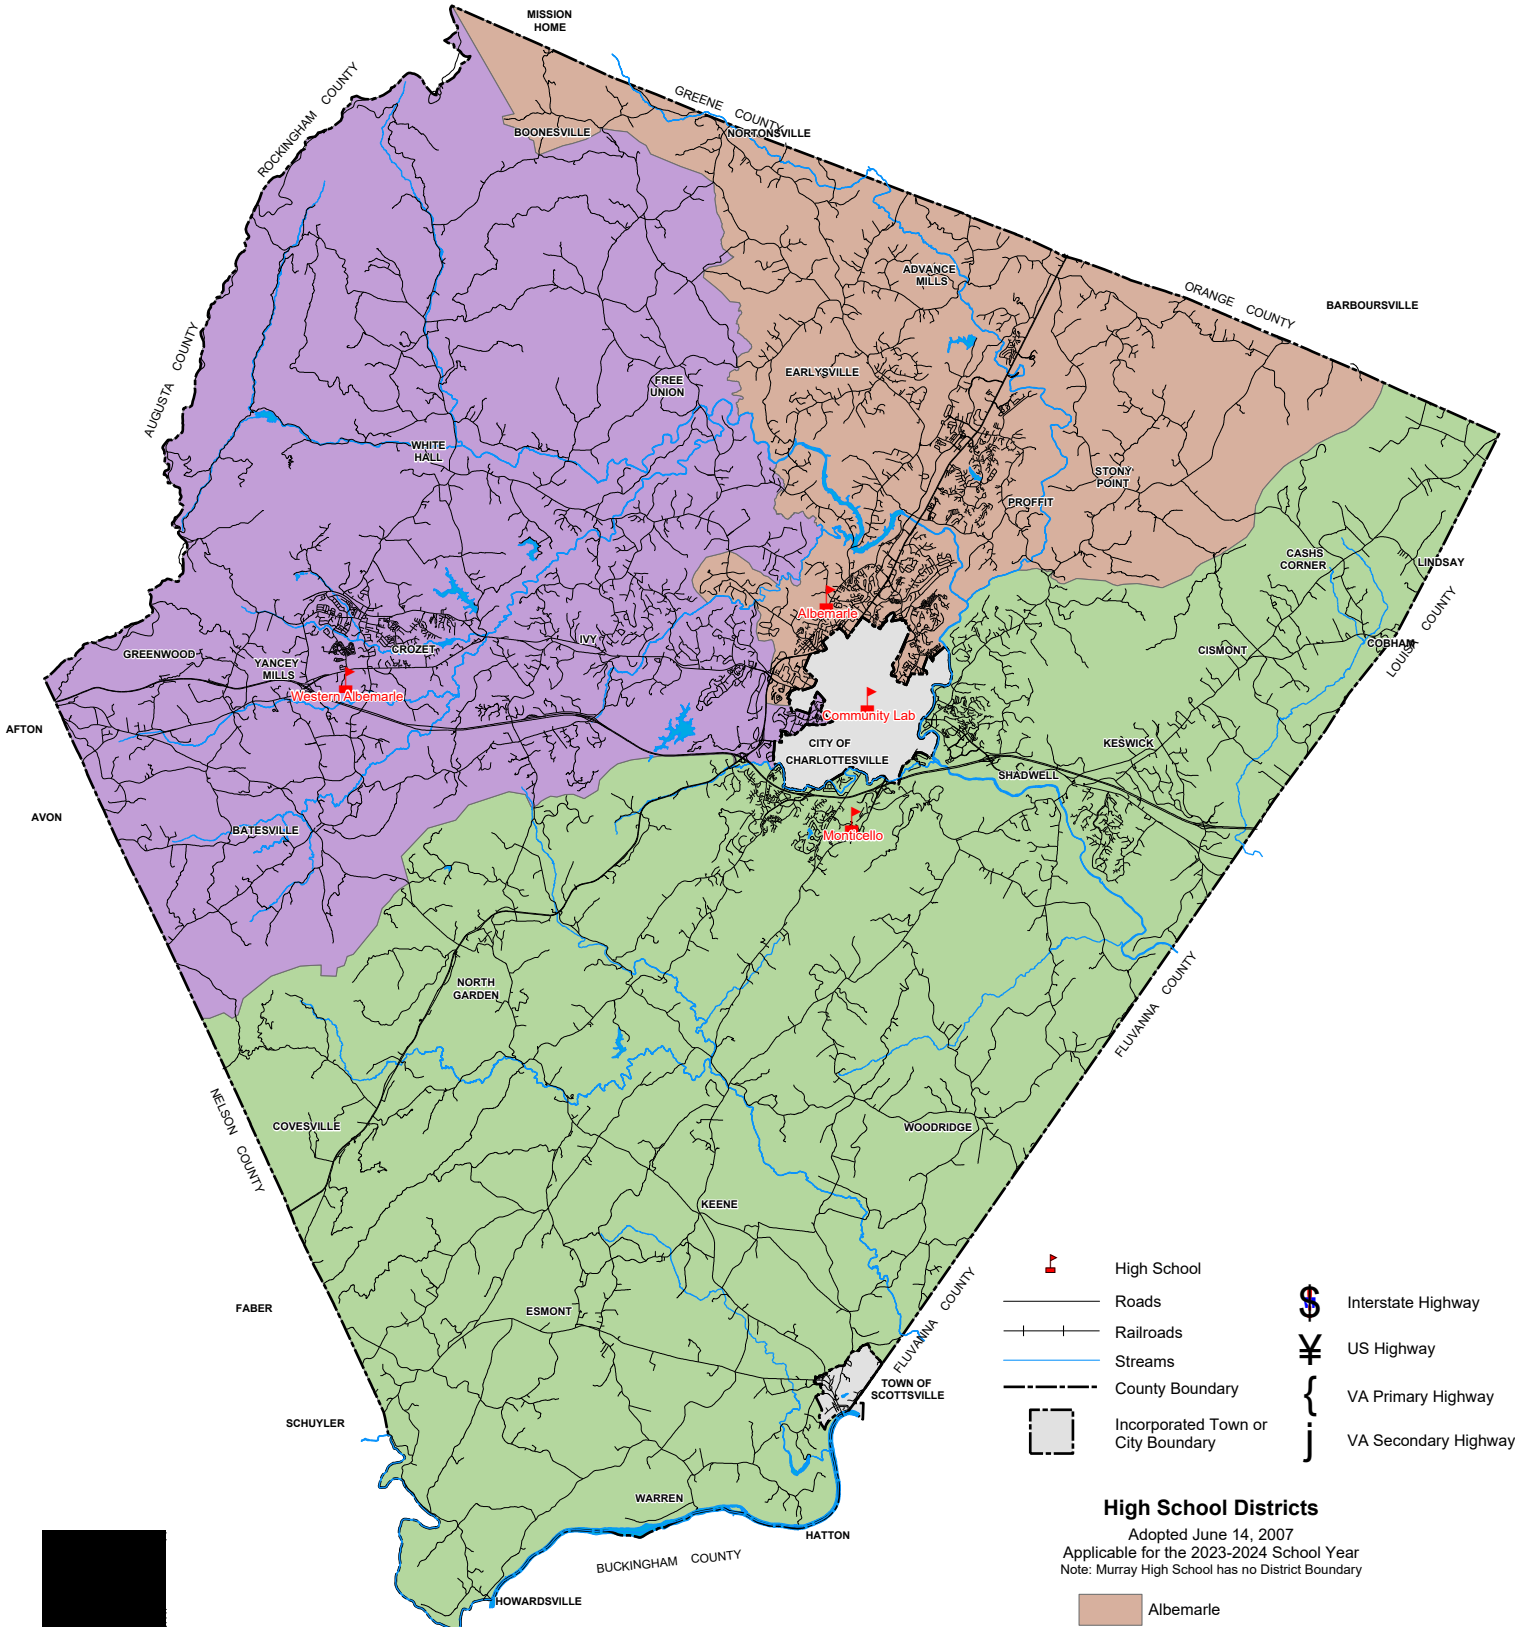

# County of Albemarle Virginia

- High School
- Roads
- Railroads
- Streams
- County Boundary
- Incorporated Town or City Boundary
- Interstate Highway
- US Highway
- VA Primary Highway
- VA Secondary Highway

### High School Districts

Adopted June 14, 2007  
 Applicable for the 2023-2024 School Year  
 Note: Murray High School has no District Boundary

- Albemarle
- Monticello
- Western Albemarle

Prepared by: Department of Community Development  
 Office of Geographic Data Services  
 This Map is for Display Purposes Only.

MAP CREATED: 04/04/2026