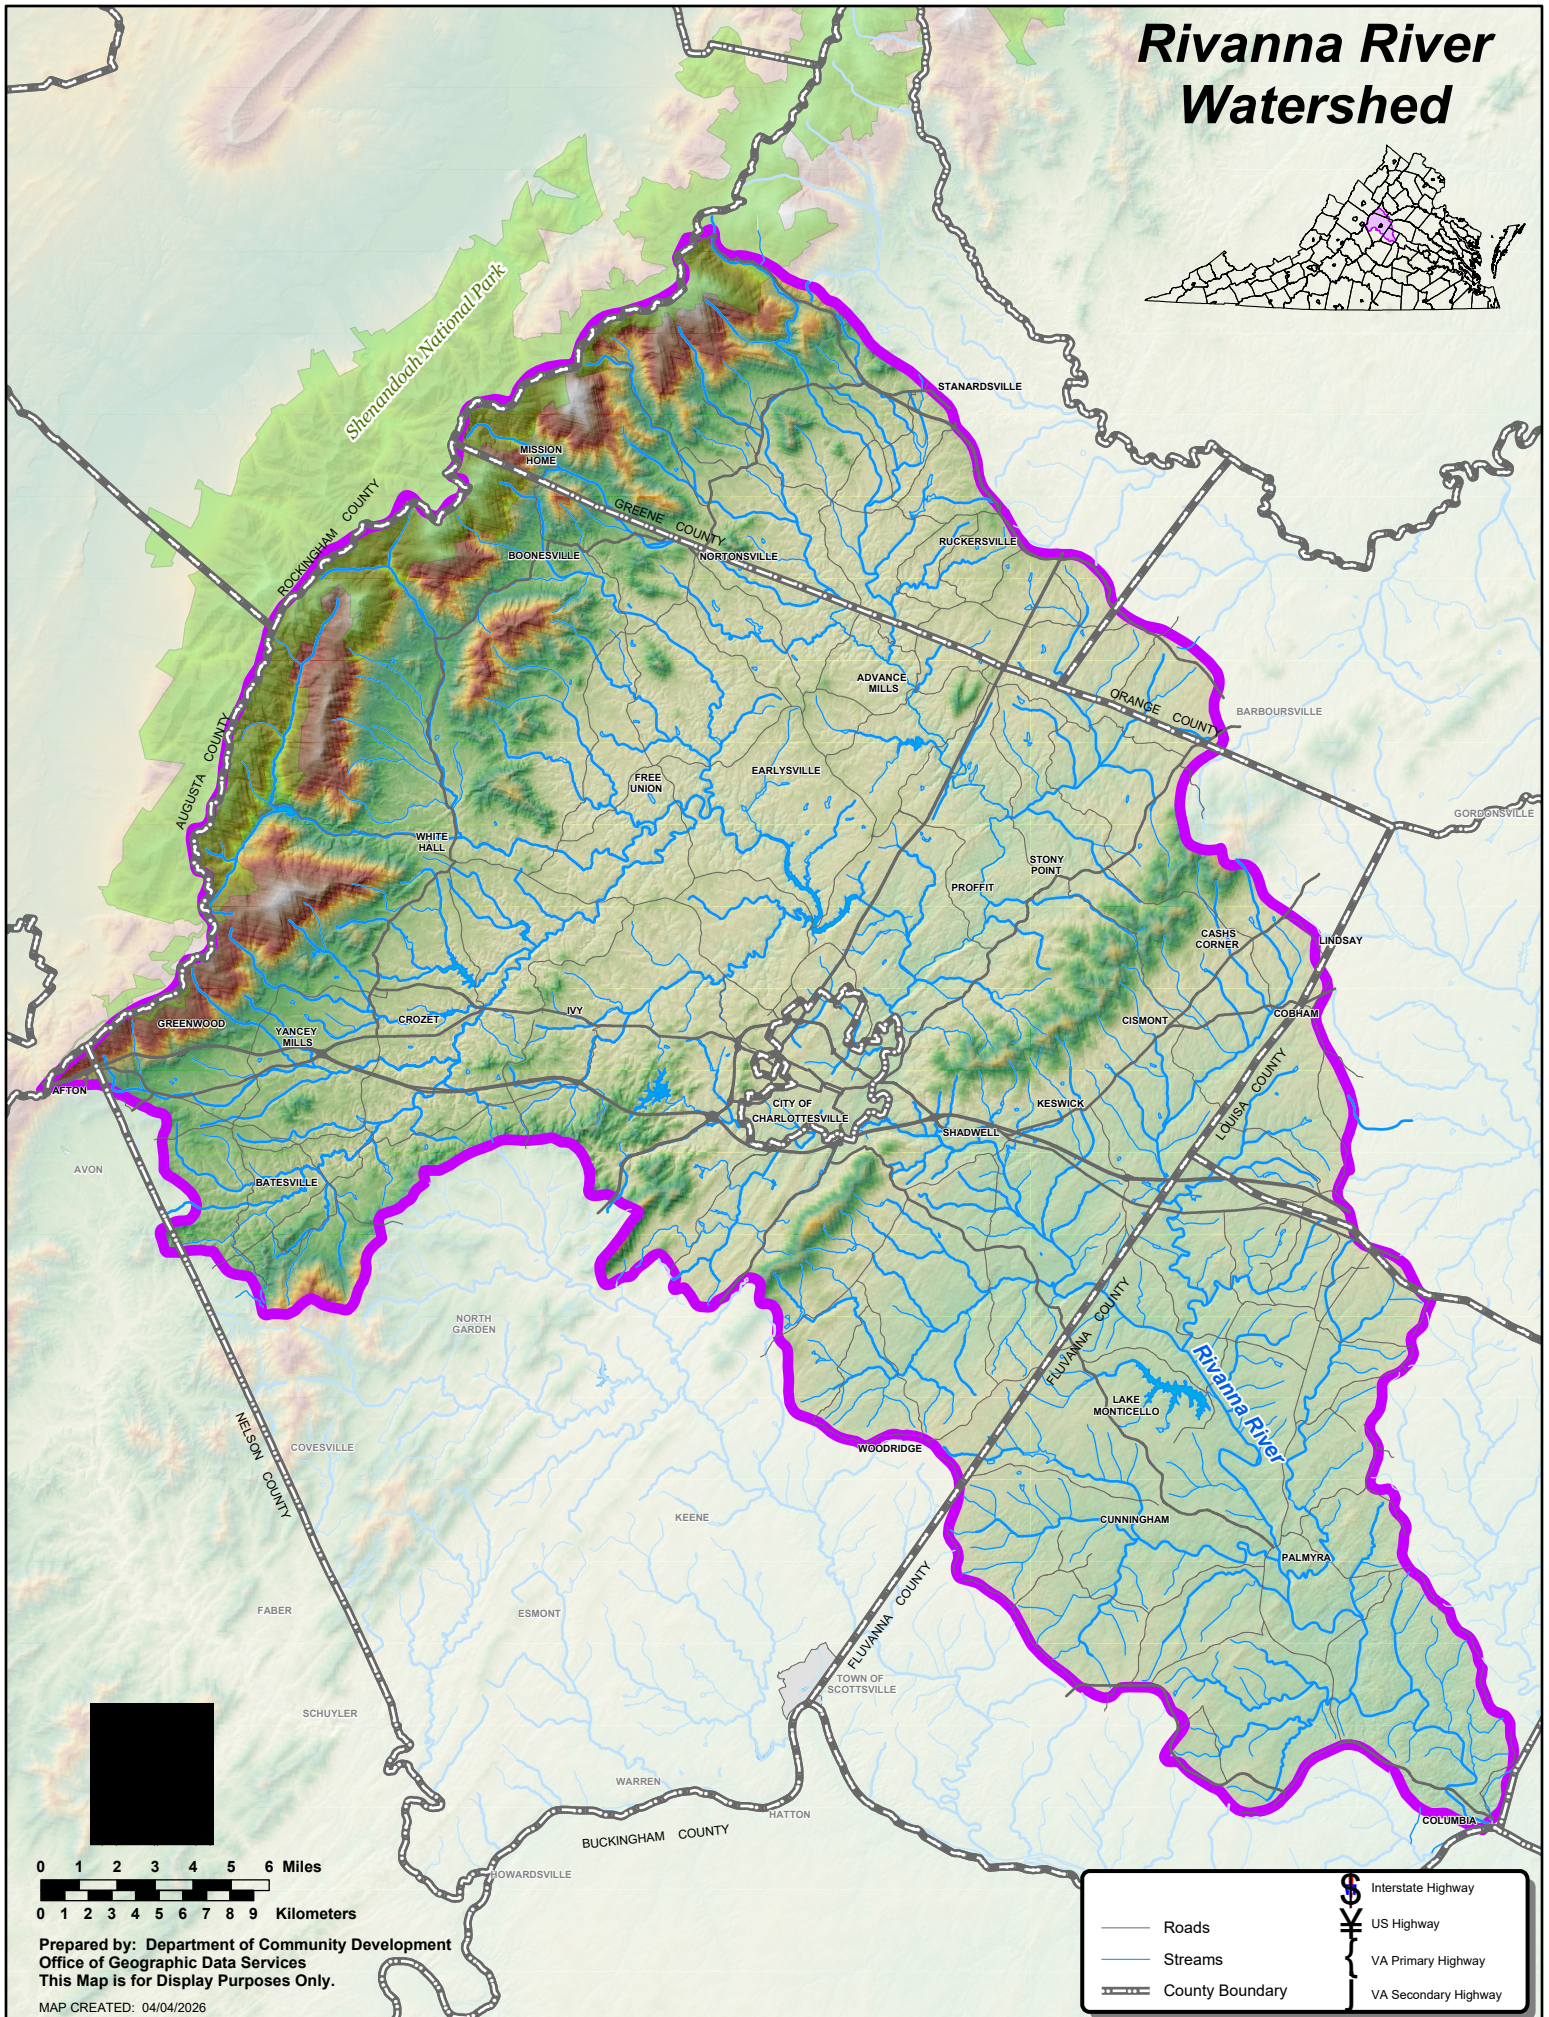

# Rivanna River Watershed

Prepared by: Department of Community Development  
 Office of Geographic Data Services  
 This Map is for Display Purposes Only.

MAP CREATED: 04/04/2026

Roads	Interstate Highway
Streams	US Highway
County Boundary	VA Primary Highway
	VA Secondary Highway