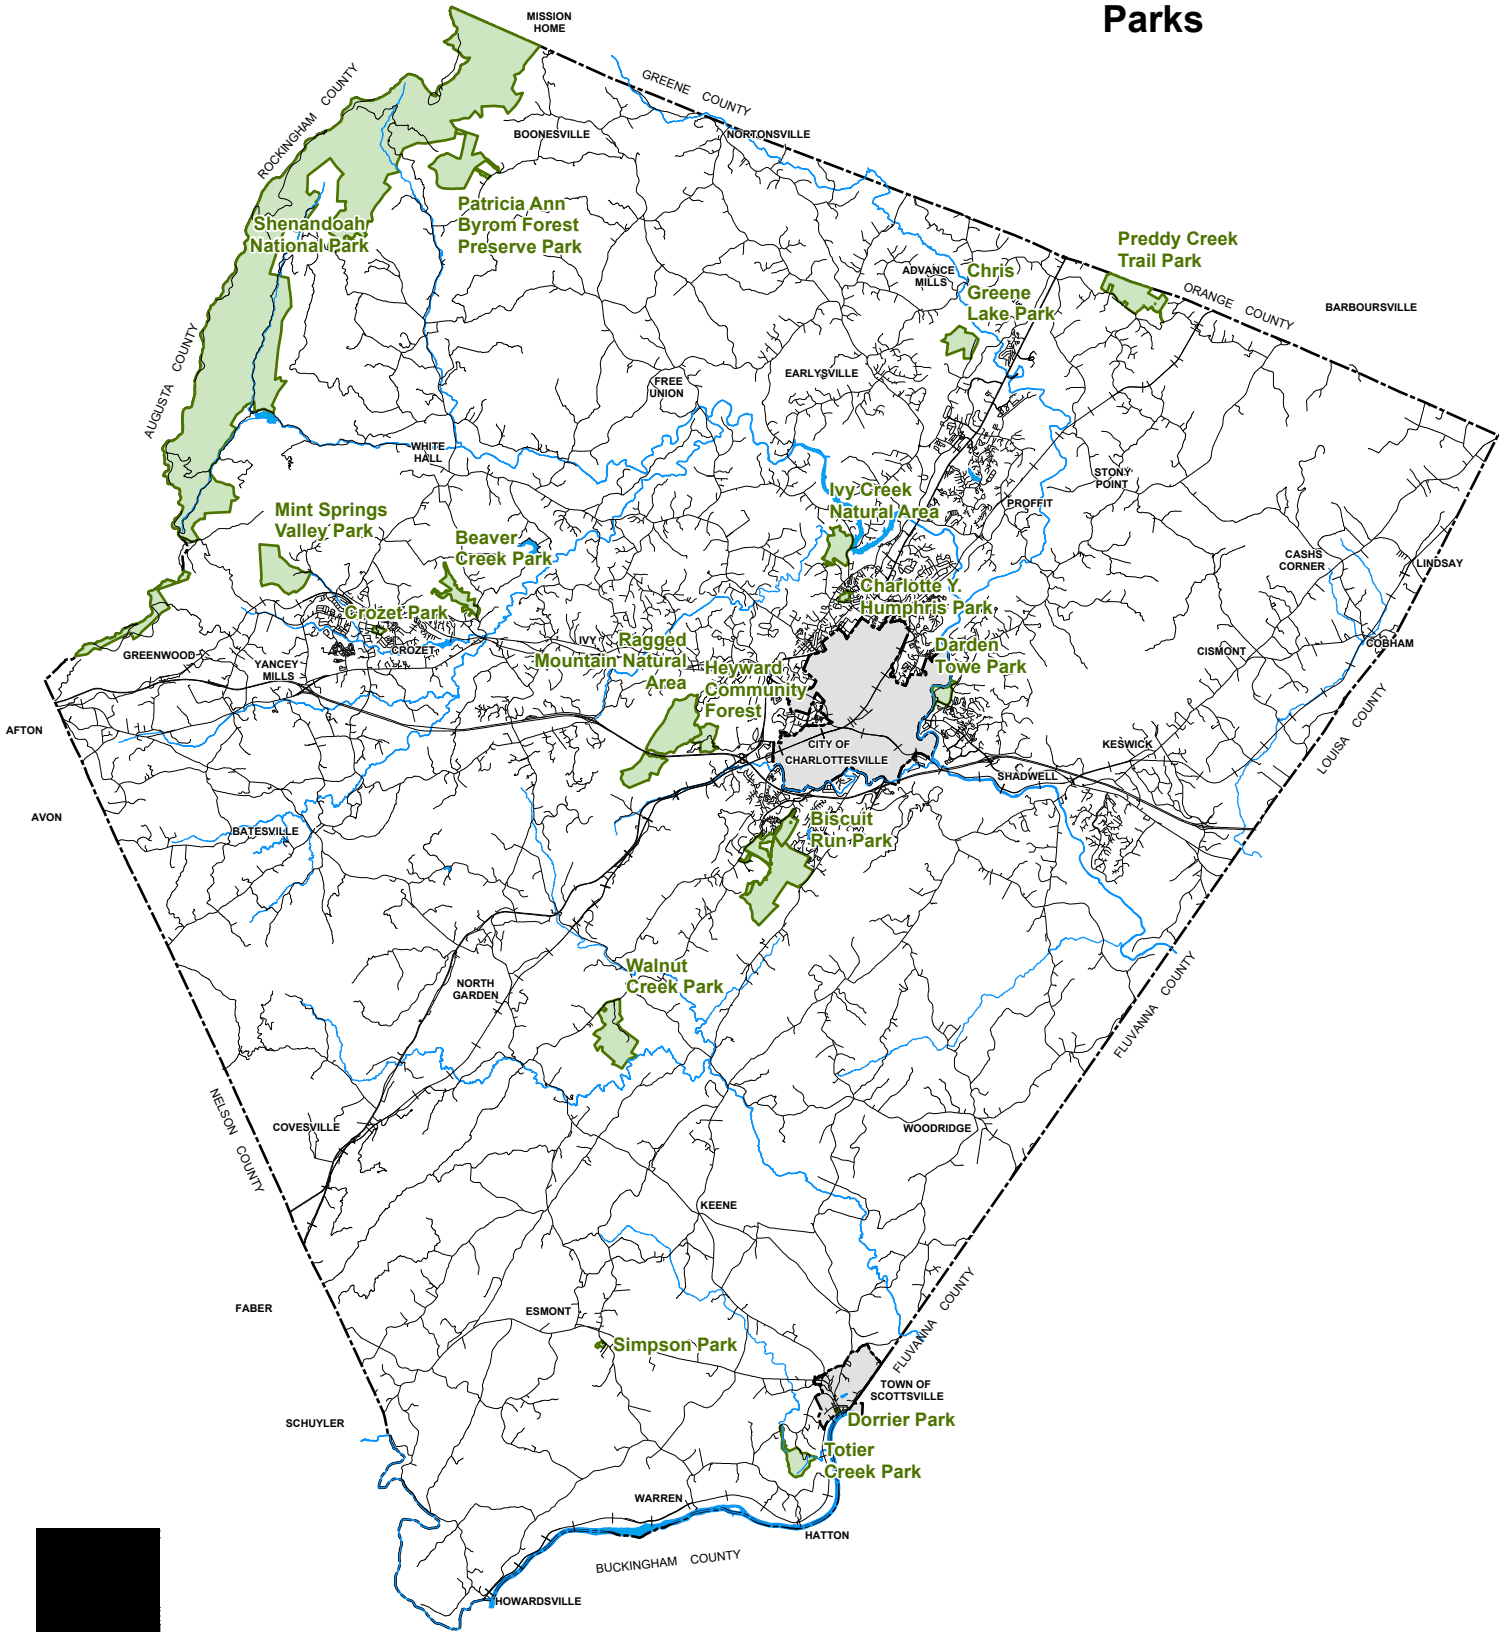

County of Albemarle Virginia

Parks

Prepared by: Department of Community Development
Office of Geographic Data Services
This Map is for Display Purposes Only.

MAP CREATED: 04/04/2026

- Roads
- Railroads
- Streams
- County Boundary
- Incorporated Town or City Boundary
- Interstate Highway
- US Highway
- VA Primary Highway
- VA Secondary Highway