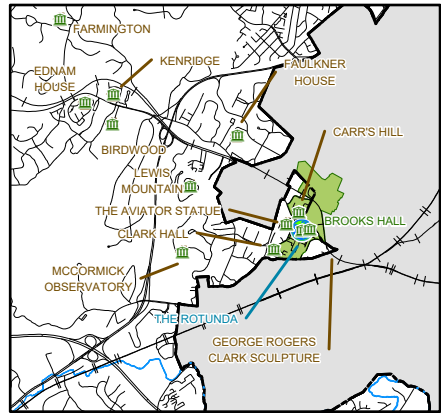

County of Albemarle Virginia

Detail Map

- Roads
- Railroads
- Streams
- County Boundary
- Incorporated Town or City Boundary
- Interstate Highway
- US Highway
- VA Primary Highway
- VA Secondary Highway

Registered Historic Properties in Albemarle County

- Virginia Landmark Register
- National Register of Historic Places
- National Historic Landmark
- World Heritage Site
- National Register Historic District

Prepared by: Department of Community Development
Office of Geographic Data Services
This Map is for Display Purposes Only.
MAP CREATED: 04/04/2026

Source: Virginia Department of Historic Resources