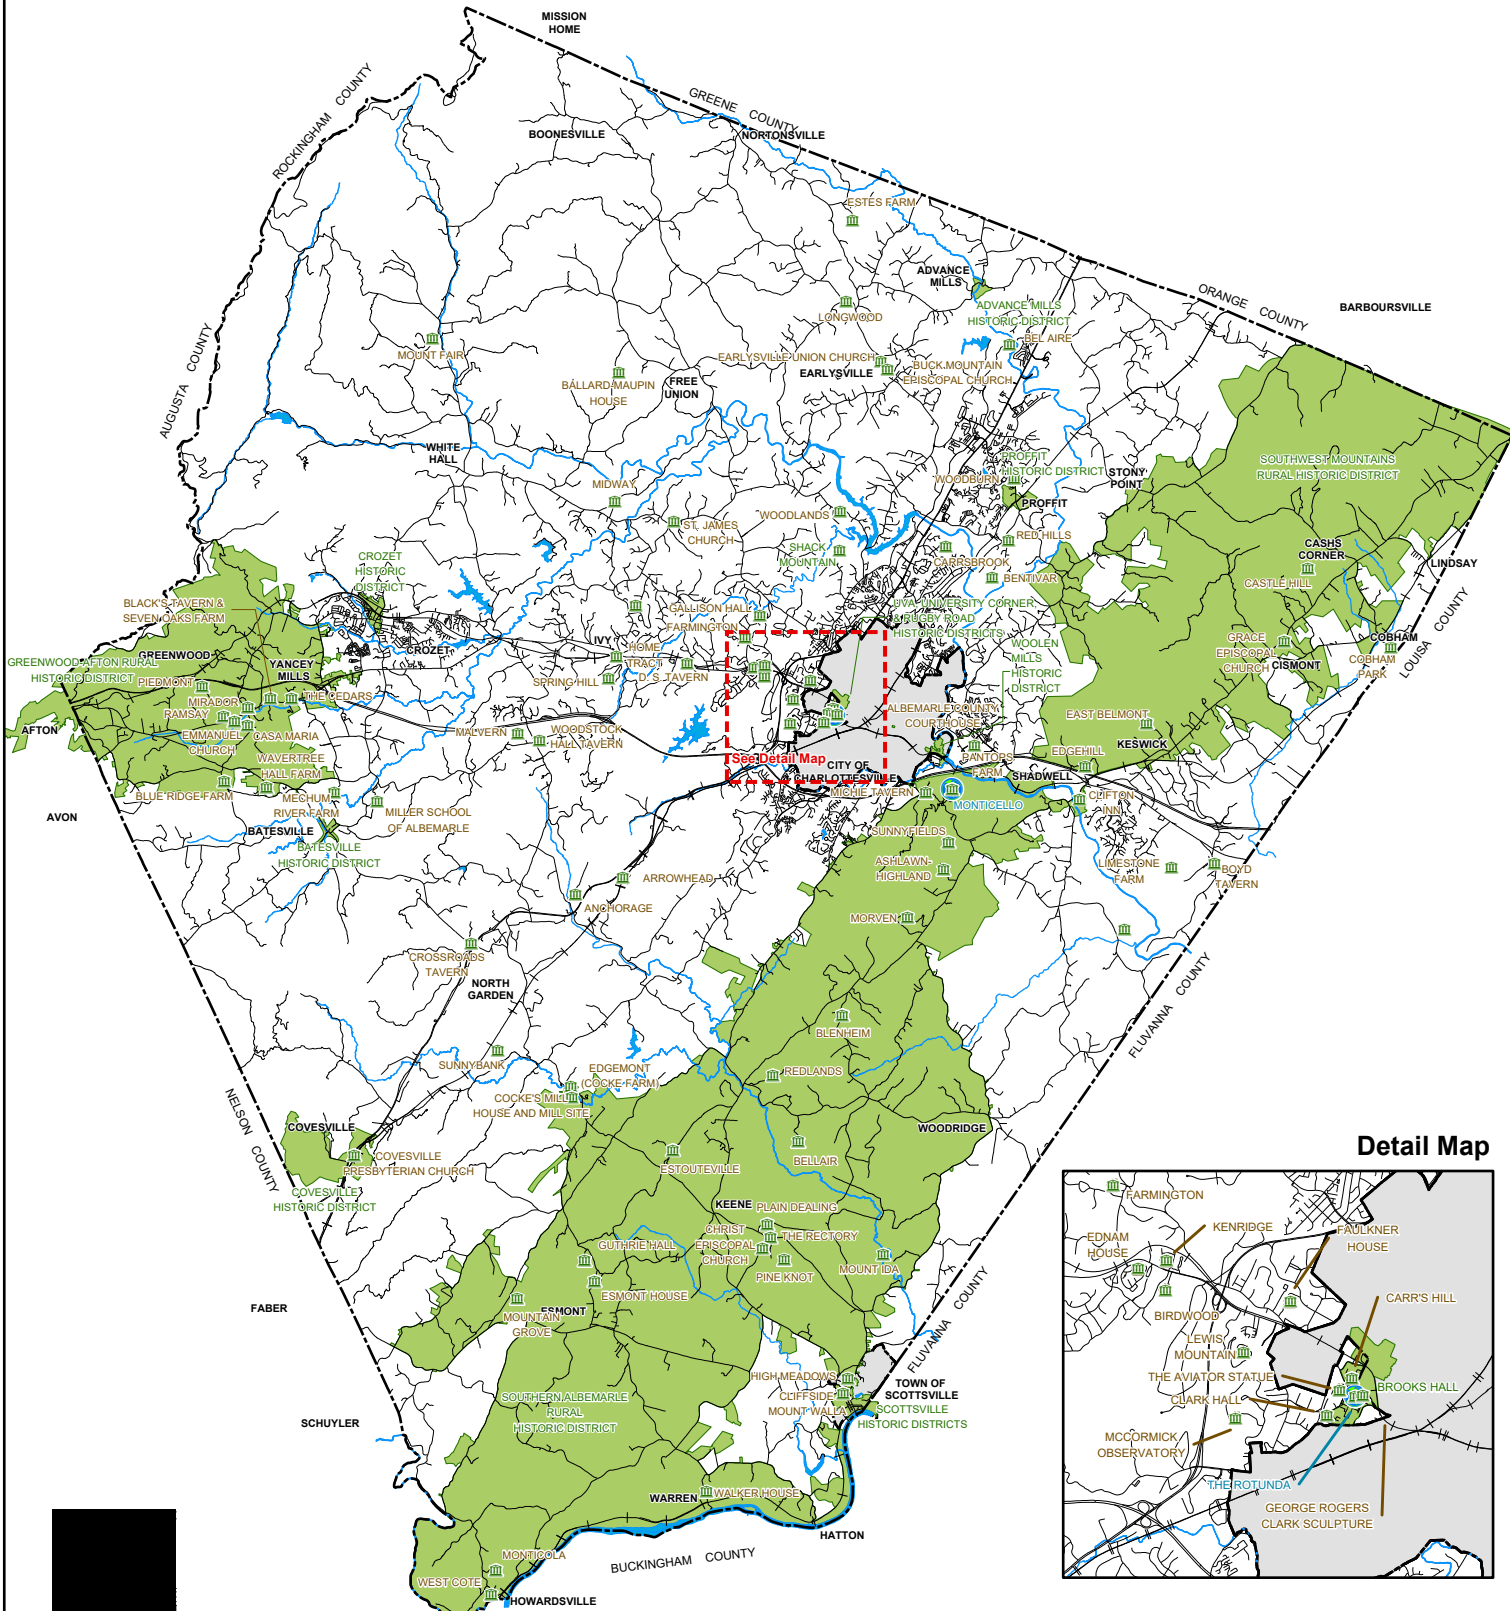

County of Albemarle Virginia

Detail Map

- Roads
- Railroads
- Streams
- County Boundary
- Incorporated Town or City Boundary
- Interstate Highway
- US Highway
- VA Primary Highway
- VA Secondary Highway

Registered Historic Properties in Albemarle County

- Virginia Landmark Register
- National Register of Historic Places
- National Historic Landmark
- World Heritage Site
- National Register Historic District

Prepared by: Department of Community Development
Office of Geographic Data Services
This Map is for Display Purposes Only.
MAP CREATED: 04/04/2026

Source: Virginia Department of Historic Resources