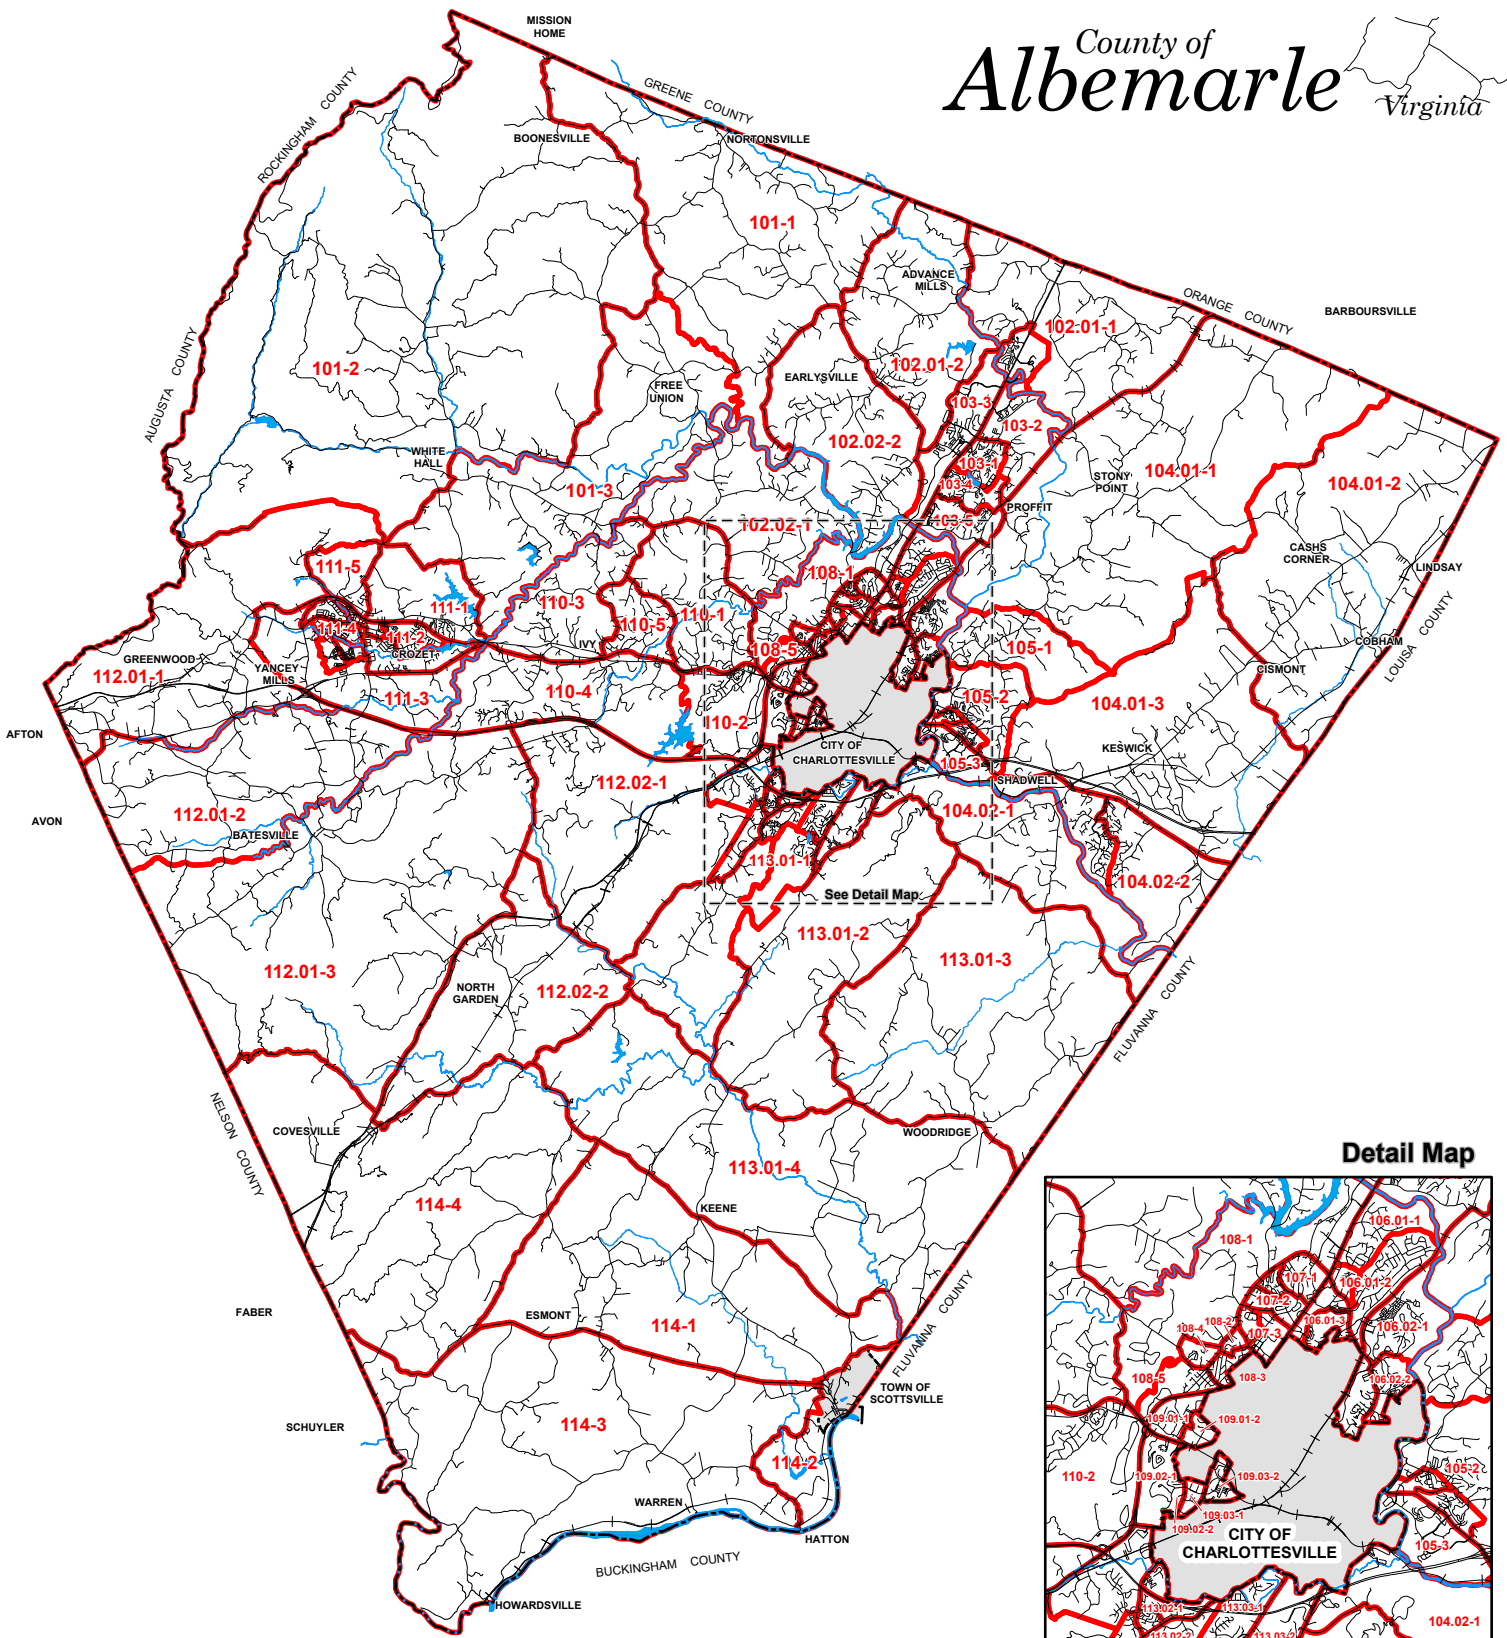

County of Albemarle Virginia

See Detail Map

Detail Map

- Roads
- Railroads
- Streams
- County Boundary
- Incorporated Town or City Boundary
- Interstate Highway
- US Highway
- VA Primary Highway
- VA Secondary Highway

- 2010 Census Tracts and Block Groups**
- Census Tract/Block Group Boundary
 - 114-2 Census Tract - Block Group
- Source: US Census Bureau

Prepared by: Department of Community Development
 Office of Geographic Data Services
 This Map is for Display Purposes Only.
 MAP CREATED: 04/04/2026