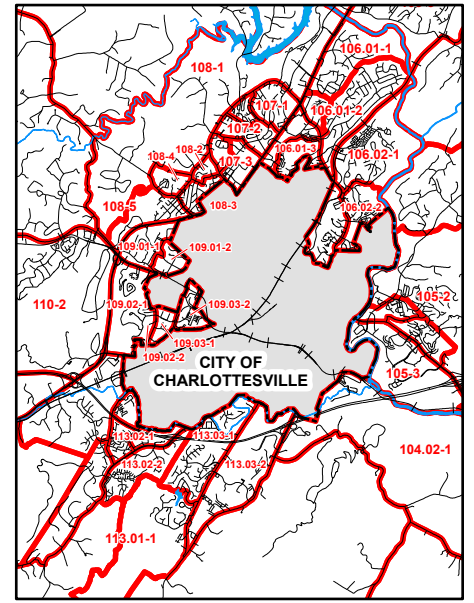

County of Albemarle Virginia

See Detail Map

Detail Map

- Roads
- Railroads
- Streams
- County Boundary
- Incorporated Town or City Boundary
- Interstate Highway
- US Highway
- VA Primary Highway
- VA Secondary Highway

- 2010 Census Tracts and Block Groups**
- Census Tract/Block Group Boundary
 - 114-2 Census Tract - Block Group
- Source: US Census Bureau

Prepared by: Department of Community Development
 Office of Geographic Data Services
 This Map is for Display Purposes Only.
 MAP CREATED: 04/04/2026