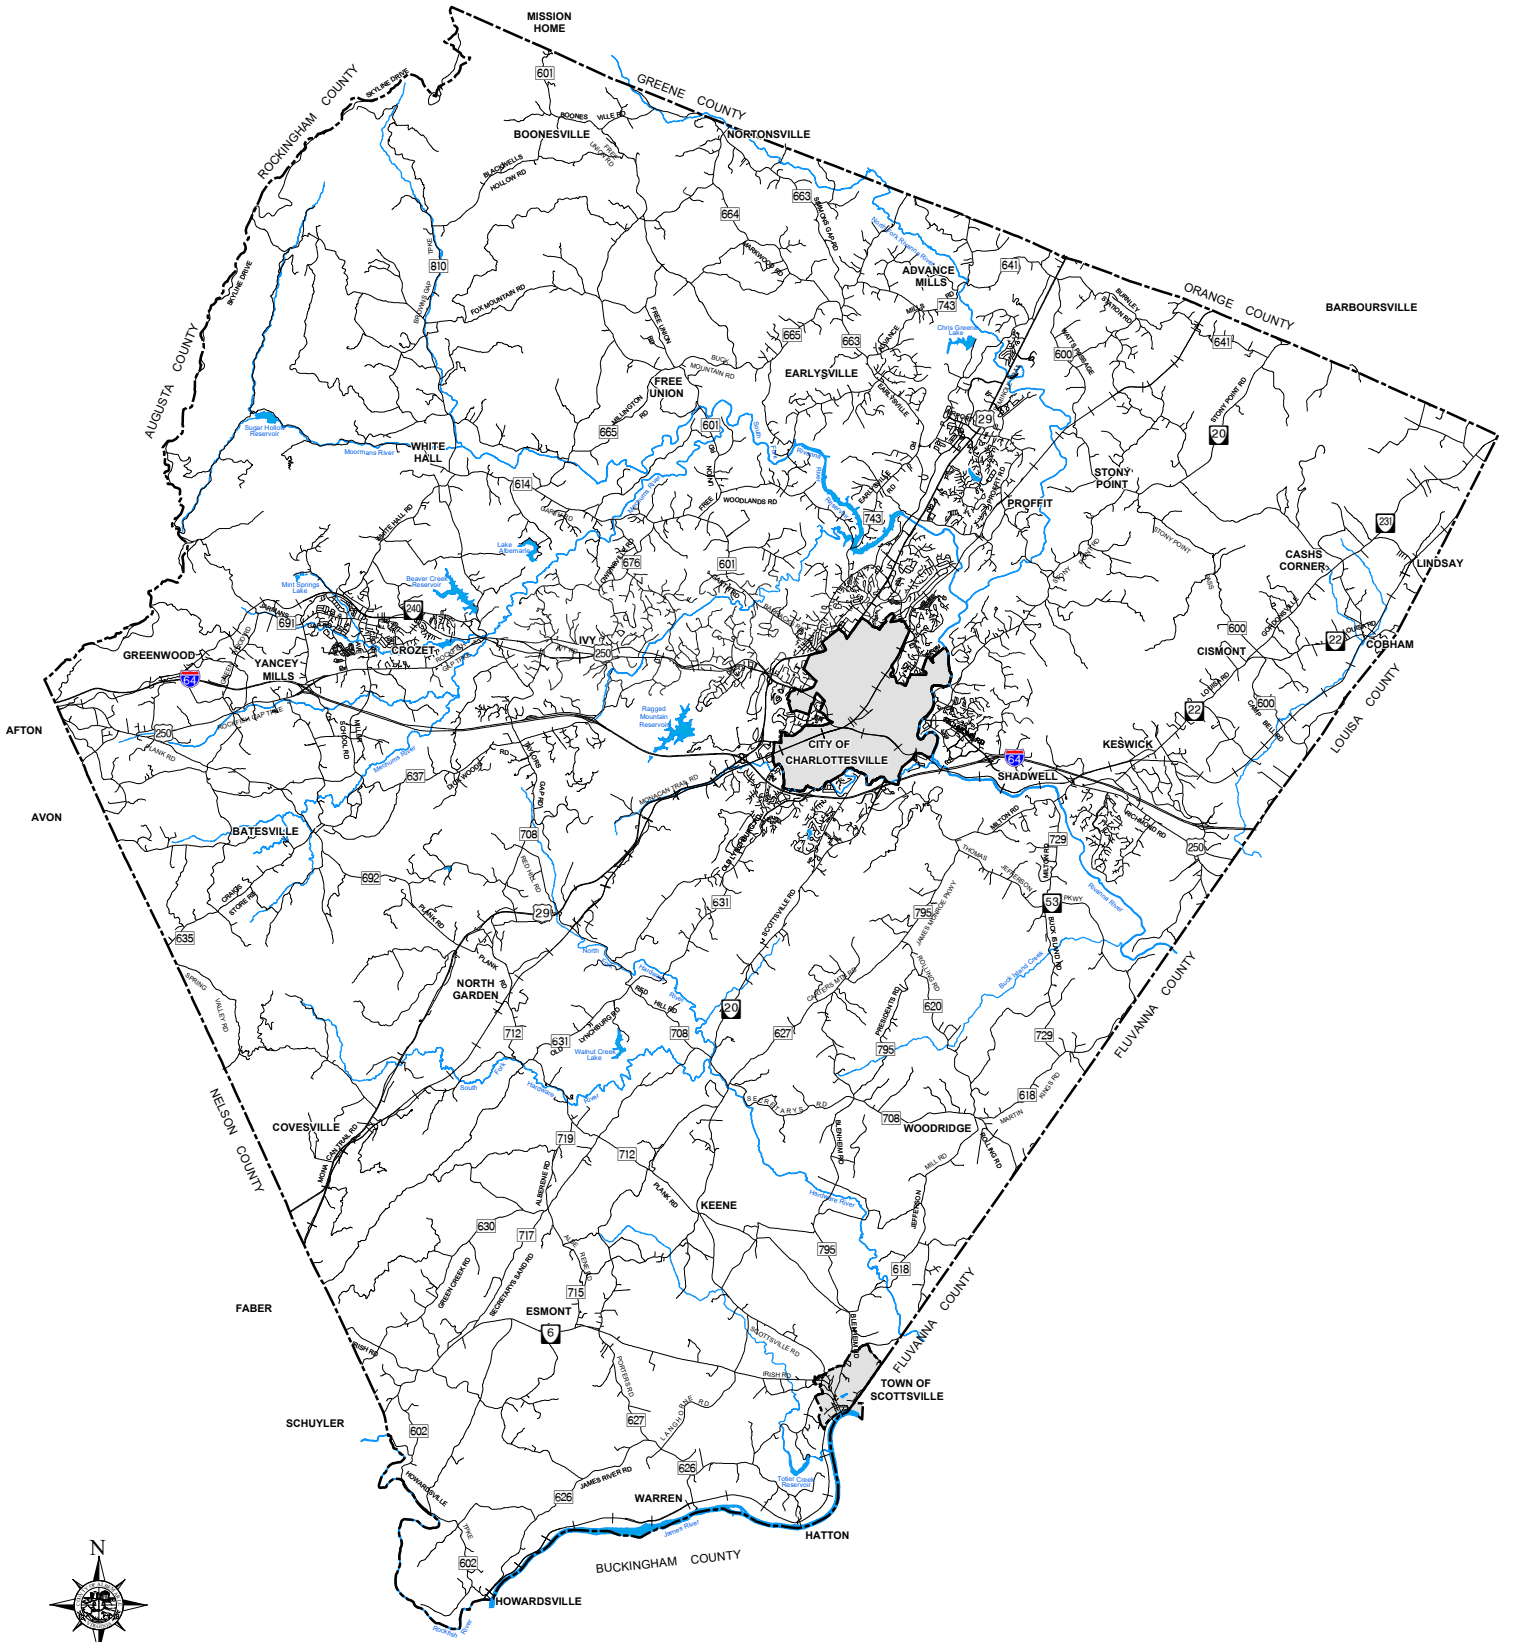

County of Albemarle Virginia

Prepared by: Department of Community Development
 Office of Geographic Data Services
 This Map is for Display Purposes Only.

MAP CREATED: 04/20/2026

- Roads
- Railroads
- Streams
- County Boundary
- Incorporated Town or City Boundary
- Interstate Highway
- US Highway
- VA Primary Highway
- VA Secondary Highway