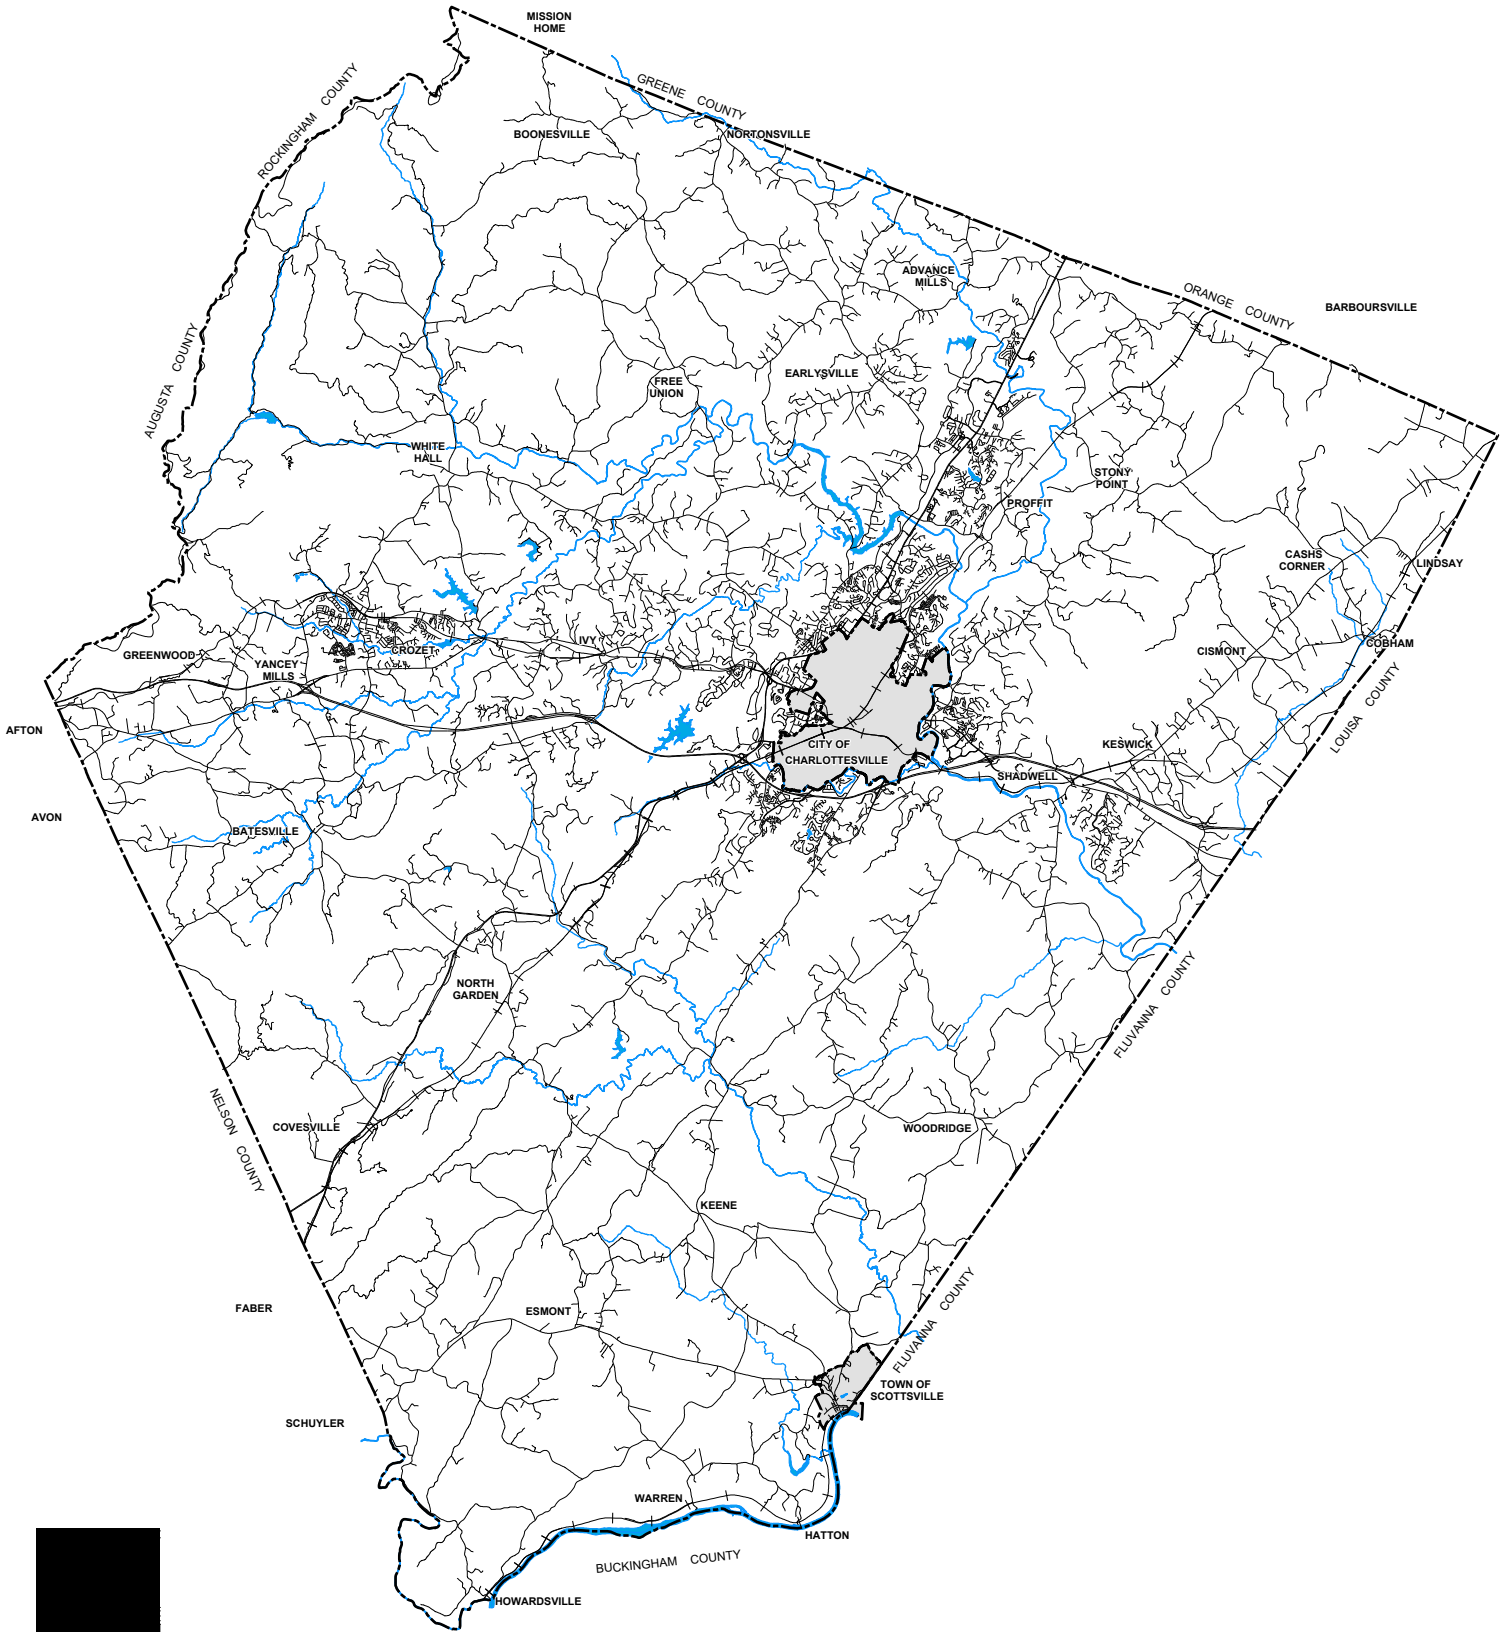

County of Albemarle Virginia

Prepared by: Department of Community Development
Office of Geographic Data Services
This Map is for Display Purposes Only.

MAP CREATED: 04/04/2026

- Roads
- Railroads
- Streams
- County Boundary
- Incorporated Town or City Boundary
- Interstate Highway
- US Highway
- VA Primary Highway
- VA Secondary Highway